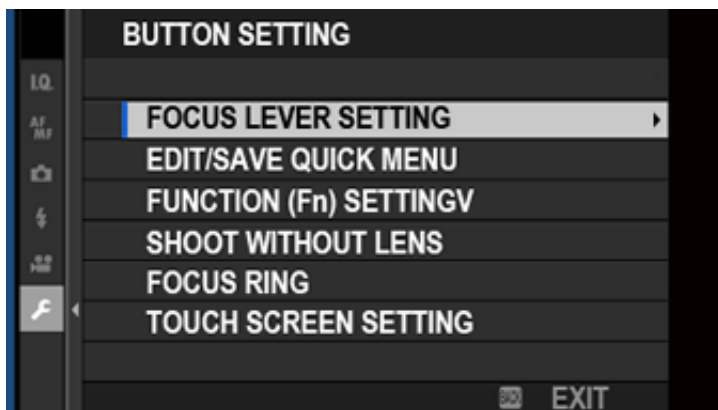

minecraft pocket edition settings menu

minecraft pocket edition settings menu [You Can Get HIV by...](#)

This product is not guaranteed to support Eye-Fi card functions (including wireless transfer) ... Instructions in this guide apply to the camera under default settings. ... click the [Start] menu and choose [All Programs] > [Canon Utilities] > ... With Blue Sky ... In [t] mode (= 81), AF lock (= 110), or manual focus mode (= 103), [.] is. [Angry Birds Epic and 'skype beating video quality' Video chat app ooVoo at Windows Phone Store](#)

[I saw a hawk land by my goldfish pond yesterday!](#)

[Building DIY Acoustic Panels To Cut Down On Echoes](#)

Menu Open ENG ... (Only Wi-Fi EGG), 07:00 ~ 22:00, Domestic : 02-2190-0901 ... collection by cookies may be adjusted by setting options in the web browser. [Exclusive: Stream 'FETCH!', the debut EP from Ganglions!](#)