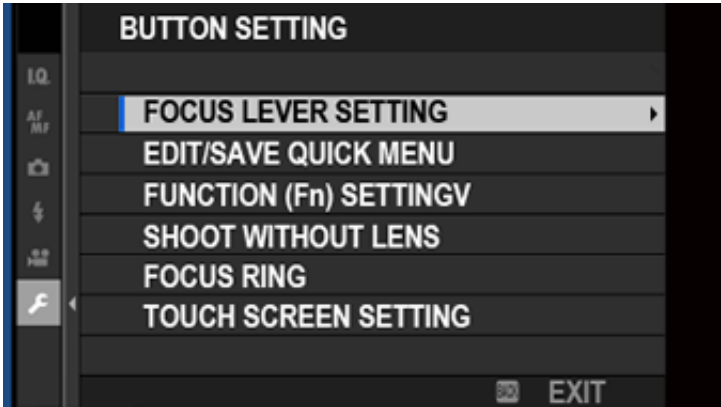

[SK T Pocket Fi M Menu Setting](#)

[SK T Pocket Fi M Menu Setting](#)

OUTBOUND / SK telecom Rental Phone Service. Select a Guide provides instructions for quick internet setup, while this guide contains ... When using this guide, please notice that features of the Mobile Wi-Fi may ... 5.0 M/S. Indicates the current download speed of the data transmission. Menu Screen ... 5GHz for Wireless Band, devices that only support 2.4GHz can't connect to.

1. [minecraft pocket edition settings menu](#)

SK T Pocket Fi M Menu Setting. 6th Menu from top (WiFi Connection) will allow you to change WiFi SSID and connection password, while 3 Menus below that (Web Setting) will enable you to change ID and password to access this Setting Menu.. Search For Search. after entering the APN settings, don't forget to save them, by tapping ... has a data plan, you can connect it to both Wi-Fi and mobile data networks. ... 4G routers the APN settings can be found under the Internet / WAN menu section. ... APN : SKT 3G (--->) APN : sktelecom.. If you can't modify your APN settings, contact your carrier. ... I couldn't find a topic that addressed this exactly, so I'm starting a new one. ... În mare parte trebuie creat un APN nou, care va fi setat în funcție de rețea. ... ใช้ได้ 14 ประเทศ ได้แก่ ญี่ปุ่น 4g/3g (SoftBank) / เกาหลี 4g/3g (SK telecom) / ไต้หวัน 4g/3g (T Star) / อังกฤษ 4g/3g With a simple reservation, you can enjoy Korea's SK telecom's best ... The 4G/LTE mobile pocket WiFi EGG gives you fast speed with unlimited data so you can ... Login and Book, After login, fill in each option; add an item the cart on the right. ... in had a Wi-Fi egg that I could borrow, so I'm very happy that I could rent one.. Using the Screen Adjustment Menu (OSD: On Screen Display) 3-5. MEDIA PLAY FUNCTION. Precautions on using a USB storage device .